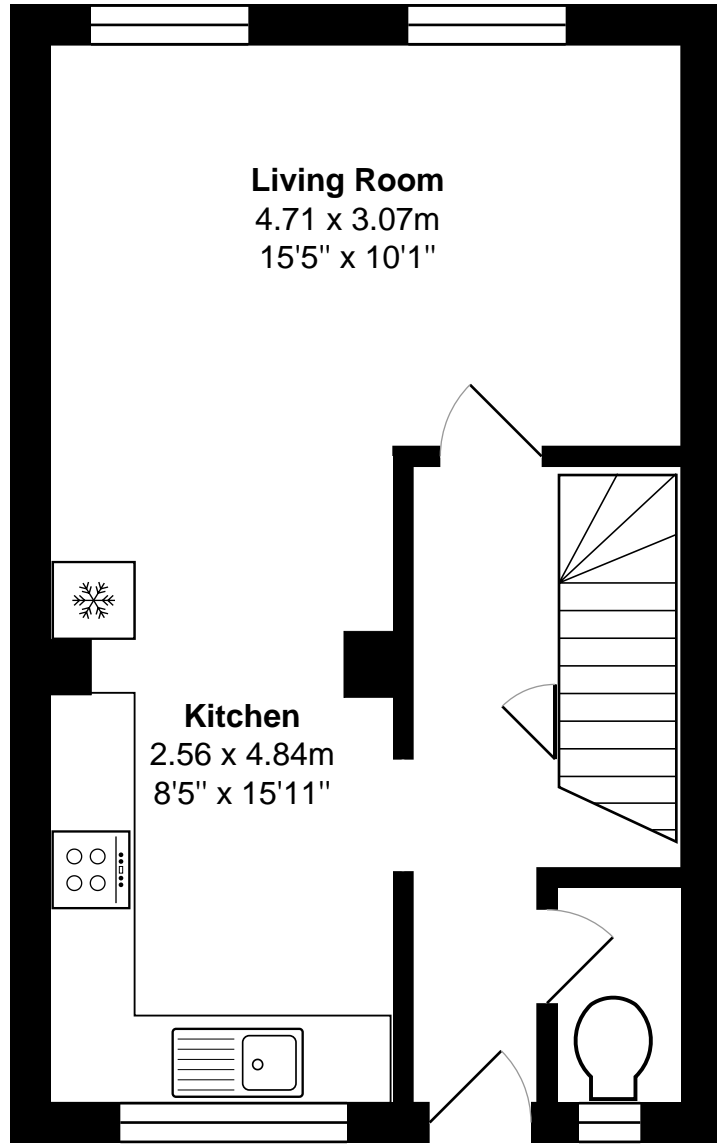

Norton House

Approximate Gross Internal Area 80.5 m² 867 ft

Second and Third Floor

Second Floor

Third Floor

All measurements are approximate and for display purposes only