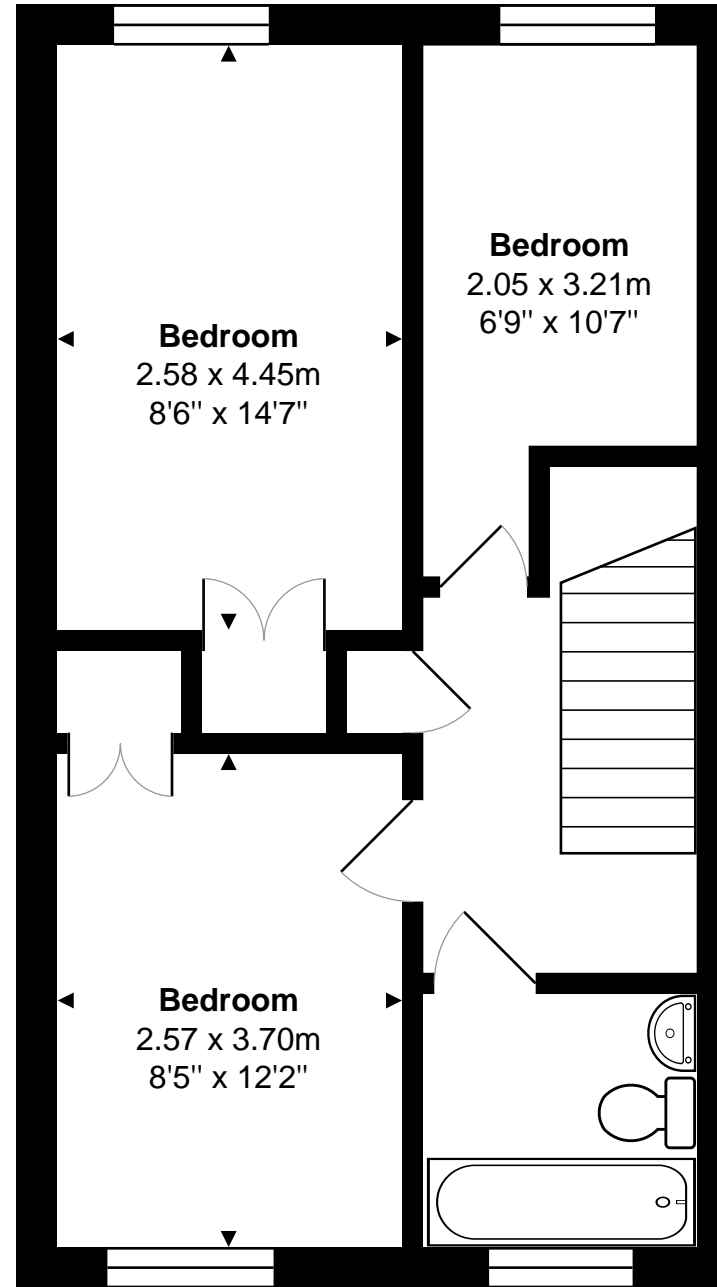

Norton House

Approximate Gross Internal Area 80.5 m² 867 ft

Second and Third Floor

Second Floor

Third Floor

All measurements are approximate and for display purposes only