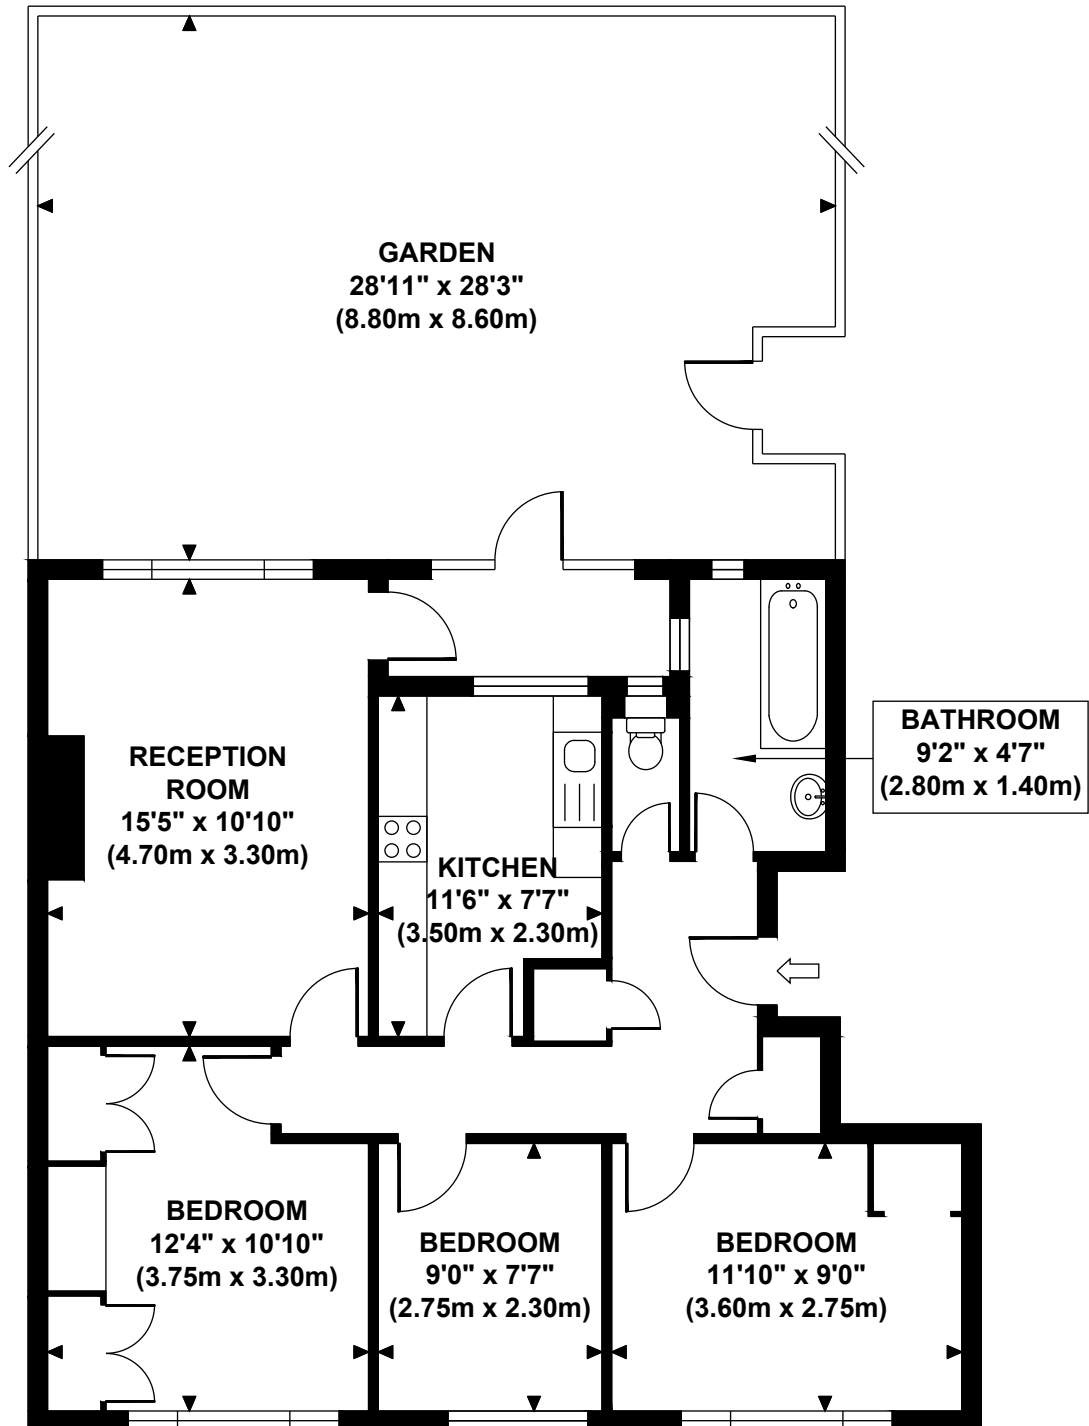

THORNABY HOUSE

Approximate Gross Internal Area

763 sq ft / 70.90 sq m

**GROUND FLOOR
GROSS INTERNAL
FLOOR AREA 763 SQ FT**

Although every attempt has been made to ensure accuracy, all measurements are approximate and no responsibility is taken for any error, omission, or mid-statement. This floor plan is for illustrative purposes only and not to scale. Measured in accordance to RICS standards.

GB PRO PHOTOS