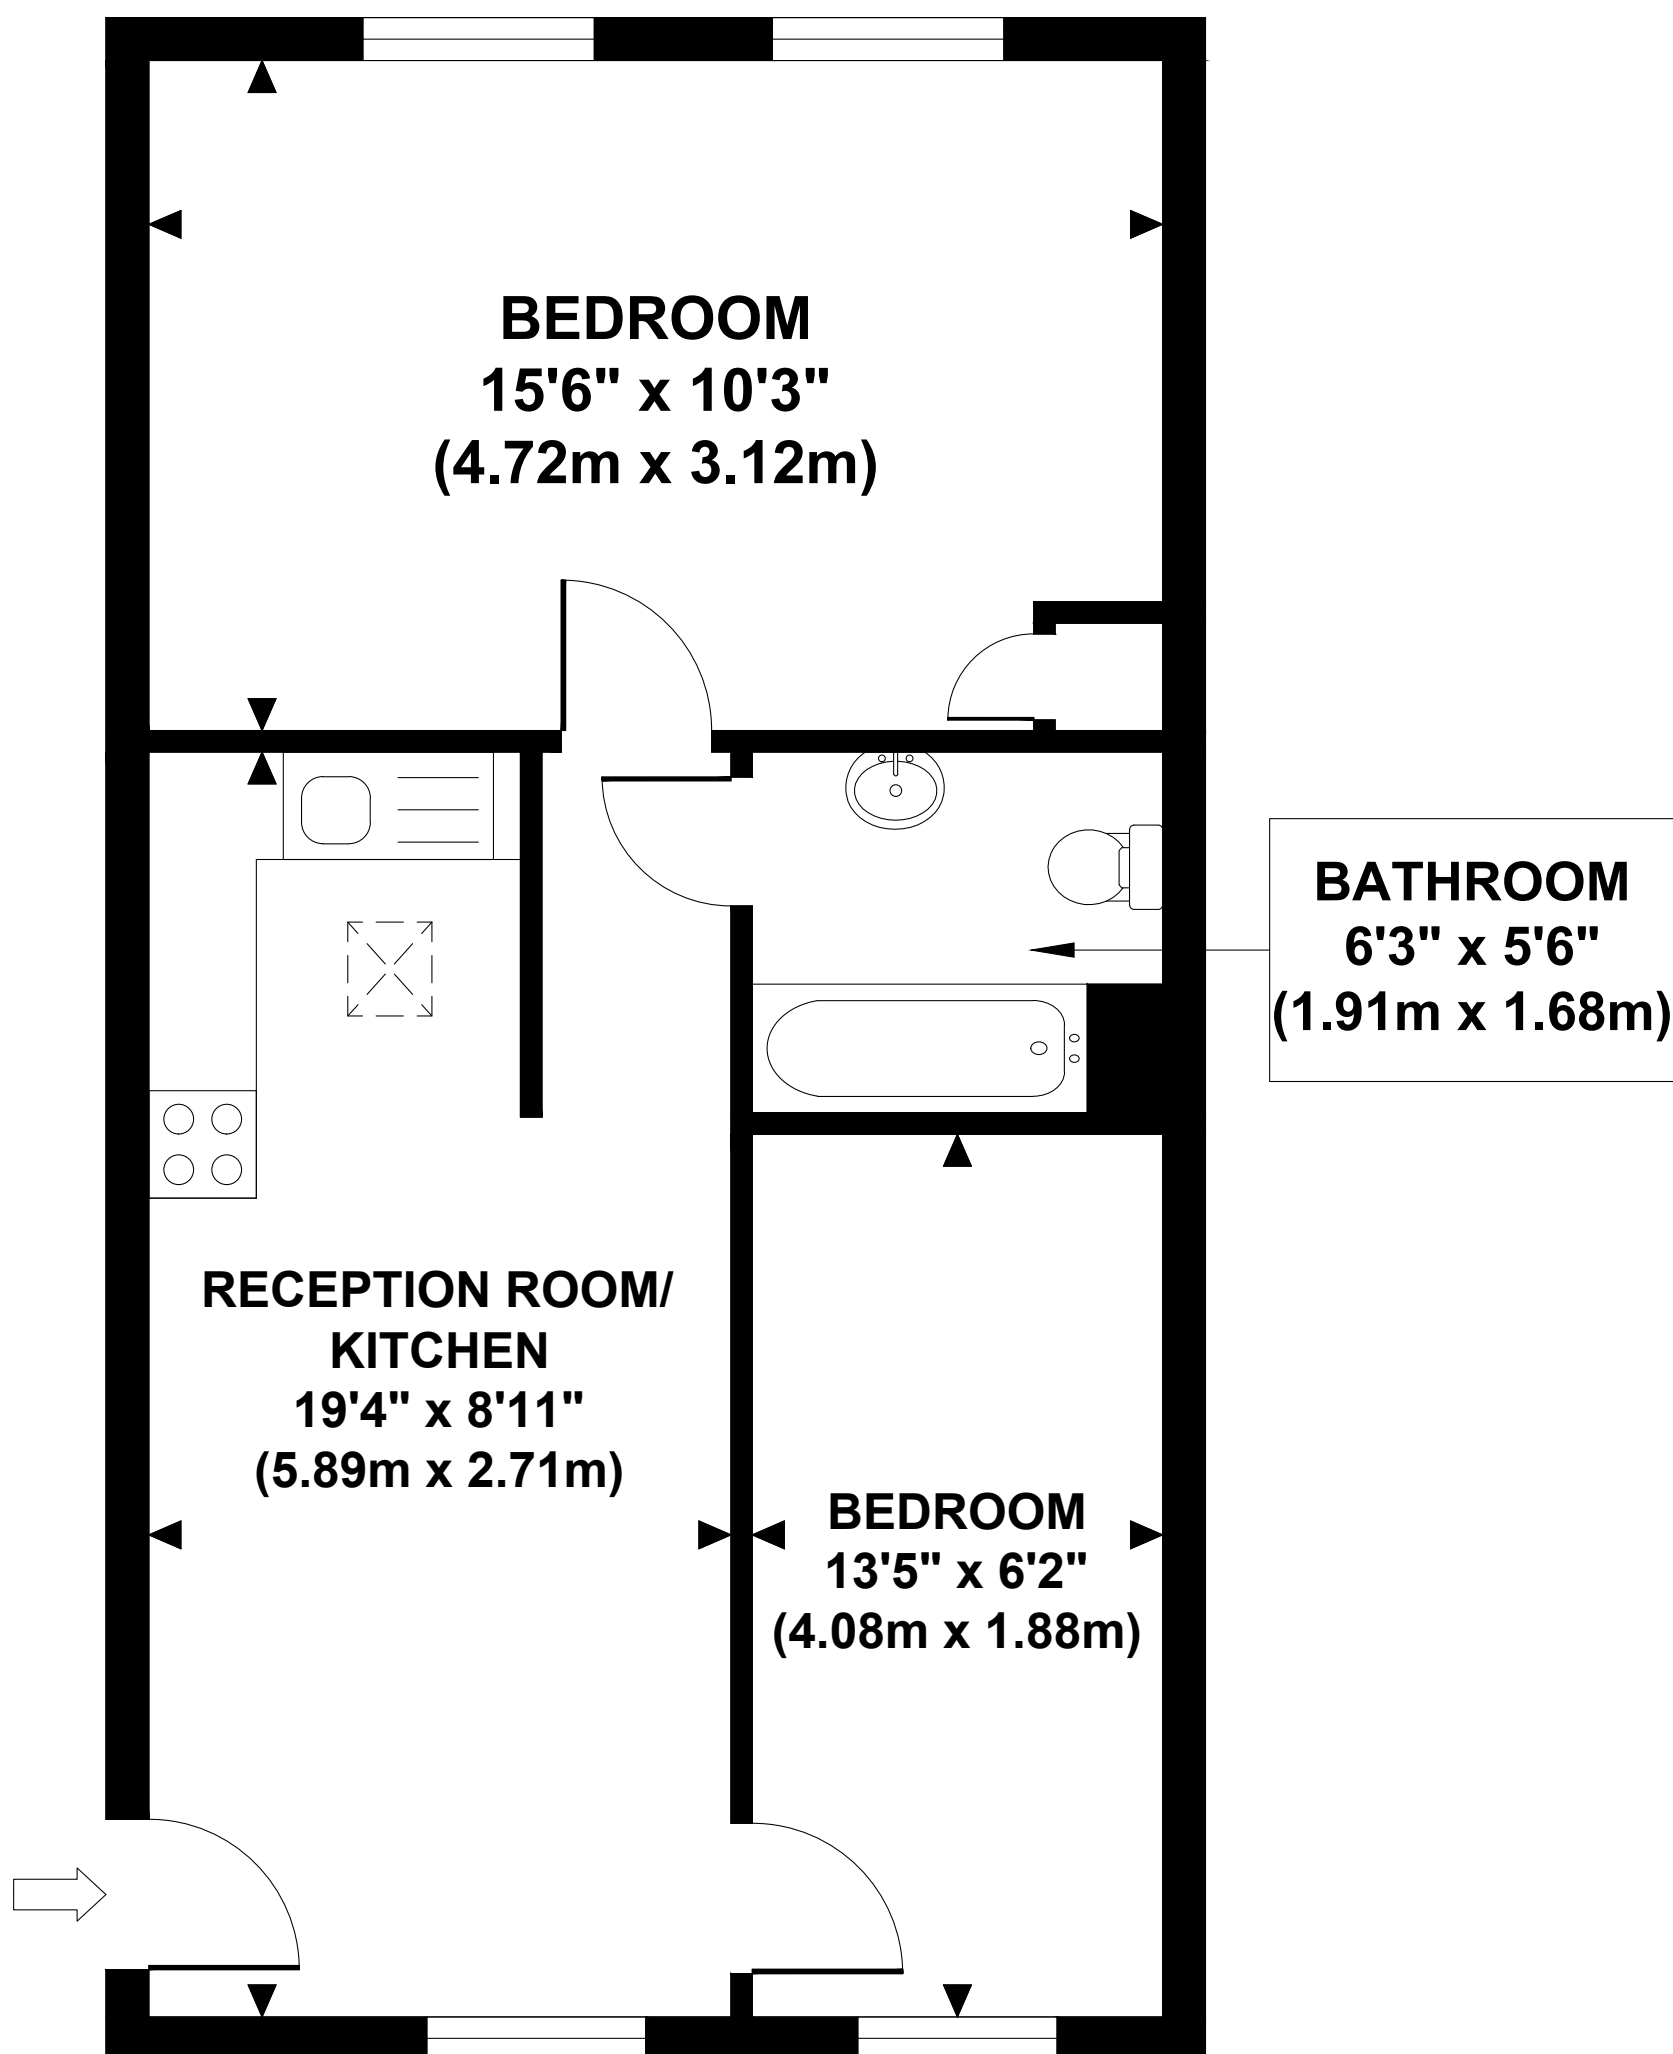

# DERICOTE STREET

Approximate Gross Internal Area

463 sq ft / 43.0 sq m

**FIRST FLOOR  
GROSS INTERNAL  
FLOOR AREA 463 SQ FT**

Although every attempt has been made to ensure accuracy, all measurements are approximate and no responsibility is taken for any error, omission, or mid-statement. This floor plan is for illustrative purposes only and not to scale. Measured in accordance to RICS standards.

GB PRO PHOTOS